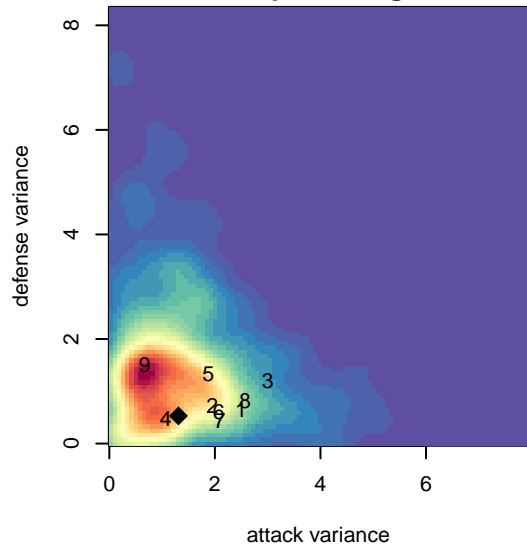

Washington Timbers Green G99

Washington Timbers
Vancouver, WA
G99 total strength=1451
attack=8.77 defense=10.38

alt names used:
WA Timbers G99 Greens

Venues played:
2015 Clash At the Border Gold/Silver U16
2015 Oswego Nike Cup U16/17 Gold U17
2015 Bend Premier Cup U16-U17G SILVER U

Washington Timbers Green G99
Dots are actual minus expected GF (blue circles) and GA (red triangles).
Blue line is smoothed change in attack strength. Red is smoothed change in defense strength.

**attack and defense variance (black dot)
relative to other teams
and top 10 in region**

Performance relative to 13 month average

Distribution of opponents
 Red = Lose zone, Blue = Win zone, Green = Even
 Black line separates win/lose zones

lot. A=Neither has attack advantage, B=Opponent has both attack and defense advantage, C=Opponent has both attack and defense disadvantage, D=Both have