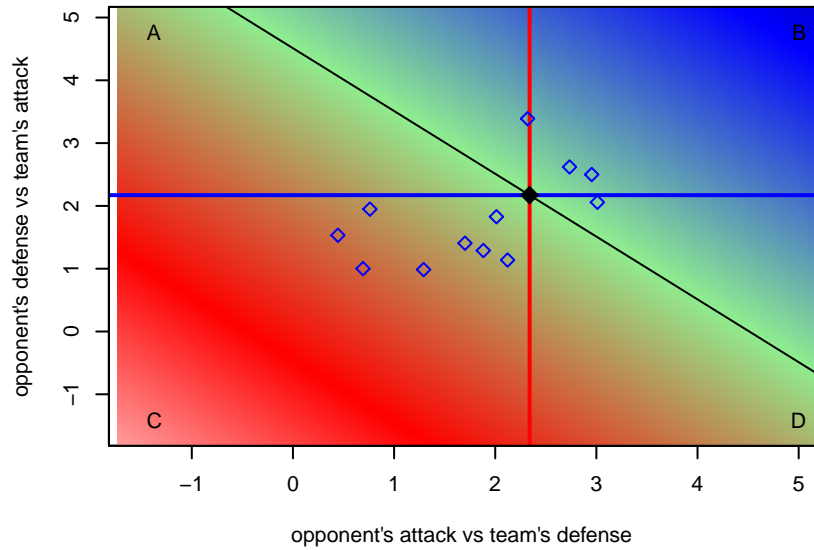

Washington Timbers Green G99
Dots are actual minus expected GF (blue circles) and GA (red triangles).
Blue line is smoothed change in attack strength. Red is smoothed change in defense strength.

**attack and defense variance (black dot)
relative to other teams
and top 10 in region**

**attack and defense rating
relative to others at age
and all opponents in last 13 months**

**attack and defense rating
relative to others at age
and all opponents in last 13 months**

Performance relative to 13 month average

Performance relative to 13 month average

Distribution of opponents
 Red = Lose zone, Blue = Win zone, Green = Even
 Black line separates win/lose zones

lot. A=Neither has attack advantage, B=Opponent has both attack and defense advantage, C=Opponent has both attack and defense disadvantage, D=Both have