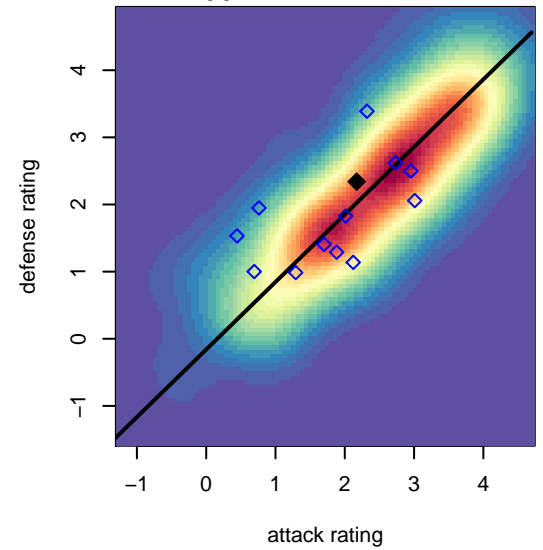

Washington Timbers Green G99

Washington Timbers
Vancouver, WA
G99 total strength=1451
attack=8.77 defense=10.38

alt names used:
WA Timbers G99 Greens

Venues played:
2015 Clash At the Border Gold/Silver U16
2015 Oswego Nike Cup U16/17 Gold U17
2015 Bend Premier Cup U16-U17G SILVER U

Washington Timbers Green G99
Dots are actual minus expected GF (blue circles) and GA (red triangles).
Blue line is smoothed change in attack strength. Red is smoothed change in defense strength.

**attack and defense variance (black dot)
relative to other teams
and top 10 in region**

**attack and defense rating
relative to others at age
and all opponents in last 13 months**

**attack and defense rating
relative to others at age
and all opponents in last 13 months**

Performance relative to 13 month average

Performance relative to 13 month average

Distribution of opponents
 Red = Lose zone, Blue = Win zone, Green = Even
 Black line separates win/lose zones

lot. A=Neither has attack advantage, B=Opponent has both attack and defense advantage, C=Opponent has both attack and defense disadvantage, D=Both have