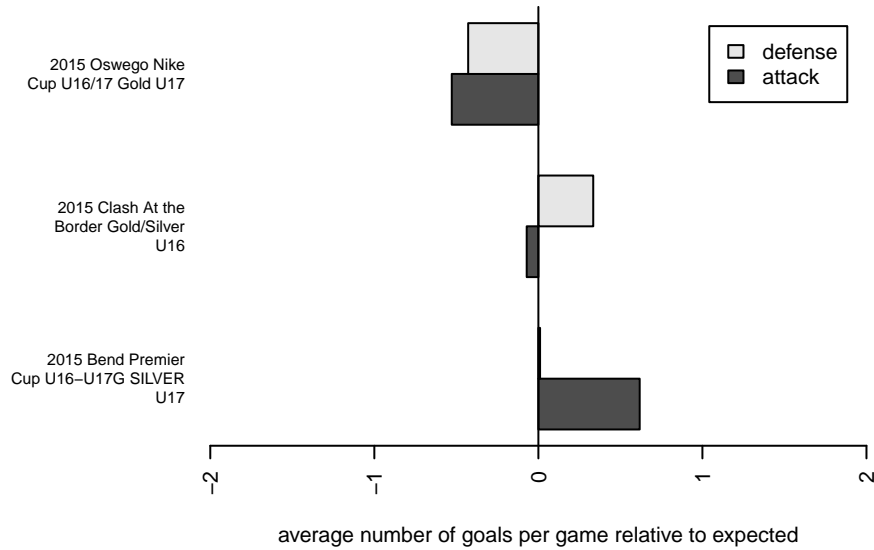

Washington Timbers Green G99

Washington Timbers
Vancouver, WA
G99 total strength=1451
attack=8.77 defense=10.38

alt names used:
WA Timbers G99 Greens

Venues played:
2015 Clash At the Border Gold/Silver U16
2015 Oswego Nike Cup U16/17 Gold U17
2015 Bend Premier Cup U16-U17G SILVER U

Washington Timbers Green G99
Dots are actual minus expected GF (blue circles) and GA (red triangles).
Blue line is smoothed change in attack strength. Red is smoothed change in defense strength.

**attack and defense variance (black dot)
relative to other teams
and top 10 in region**

**attack and defense rating
relative to others at age
and all opponents in last 13 months**

**attack and defense rating
relative to others at age
and all opponents in last 13 months**

Performance relative to 13 month average

Performance relative to 13 month average

Distribution of opponents
 Red = Lose zone, Blue = Win zone, Green = Even
 Black line separates win/lose zones

lot. A=Neither has attack advantage, B=Opponent has both attack and defense advantage, C=Opponent has both attack and defense disadvantage, D=Both have