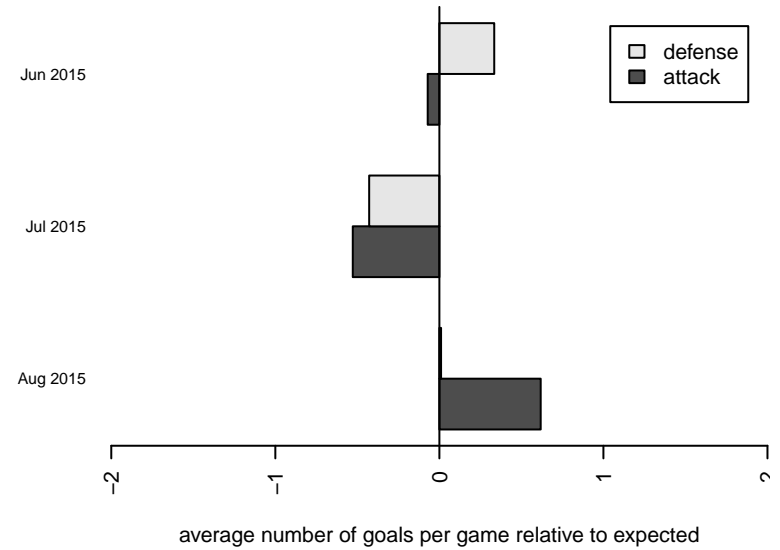

Washington Timbers Green G99
Dots are actual minus expected GF (blue circles) and GA (red triangles).
Blue line is smoothed change in attack strength. Red is smoothed change in defense strength.

**attack and defense variance (black dot)
relative to other teams
and top 10 in region**

**attack and defense rating
relative to others at age
and all opponents in last 13 months**

**attack and defense rating
relative to others at age
and all opponents in last 13 months**

Performance relative to 13 month average

Performance relative to 13 month average

Distribution of opponents
 Red = Lose zone, Blue = Win zone, Green = Even
 Black line separates win/lose zones

lot. A=Neither has attack advantage, B=Opponent has both attack and defense advantage, C=Opponent has both attack and defense disadvantage, D=Both have